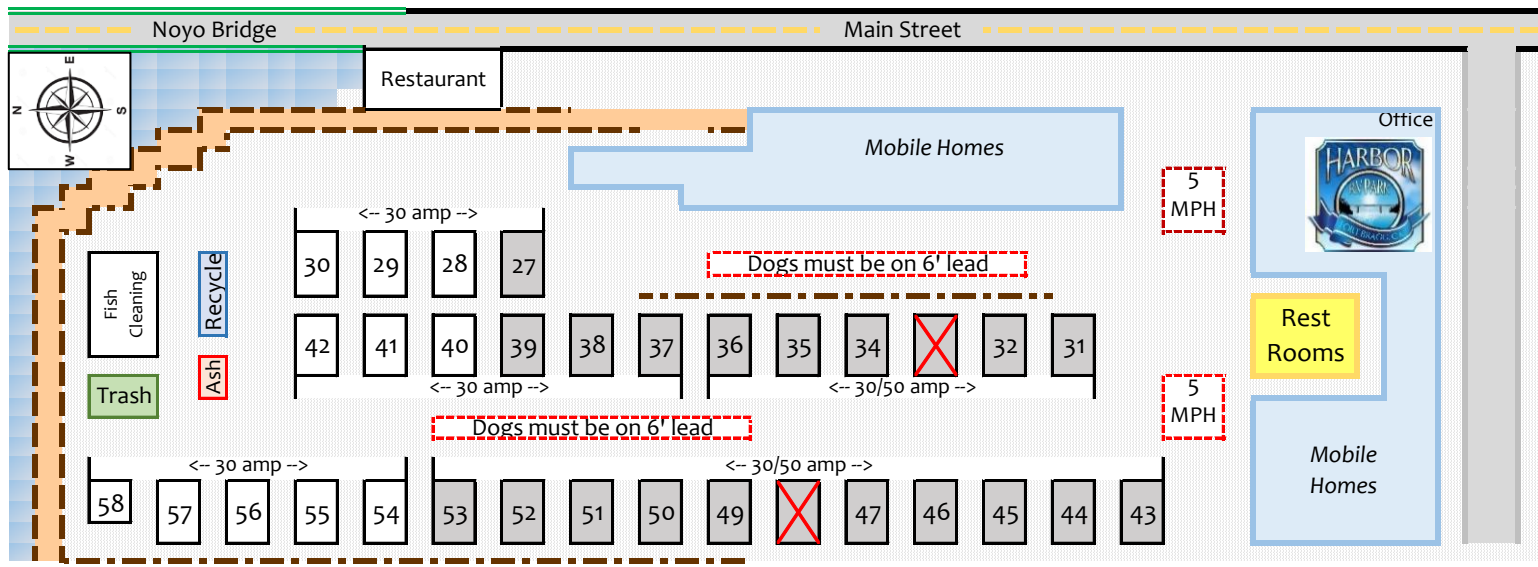

Check-Out: 12 p / **Check-In:** 1p

Partial Hook-Up (White Spaces) : **Electric, Water, and WiFi**

Nightly Rate: \$45.20 (\$40 + tax) for 1 night

Weekly Rate: \$271.20 (\$240 + tax) for 7 nights

Monthly Rate: \$720 for 31 nights

Full Hook-Up (Grey Spaces) : **Electric, Water, WiFi, and Sewer**

Nightly Rate: \$50.85 (\$45 + tax) for 1 night

Weekly Rate: \$305.10 (\$270 + tax) for 7 nights

Monthly Rate: \$810 for 31 nights

Cable TV service is currently unavailable to our RV park - we are working to bring this amenity back. In lieu of this service, we encourage our guests to utilize our stellar WiFi service to stream content. We apologize for any inconvenience, and we greatly appreciate your understanding and patience!

Restrooms and Garbage Dumpster are locked facilities - please inquire in the office for access.

Dump Services are Available to Guests in Full Hook-Up Spaces Only. HRP Does Not Have a Dump Station.

Children must be supervised at all times
 Dogs must be on a 6' lead and supervised at all times
 RV spaces must be kept neat, clean, and free of trash