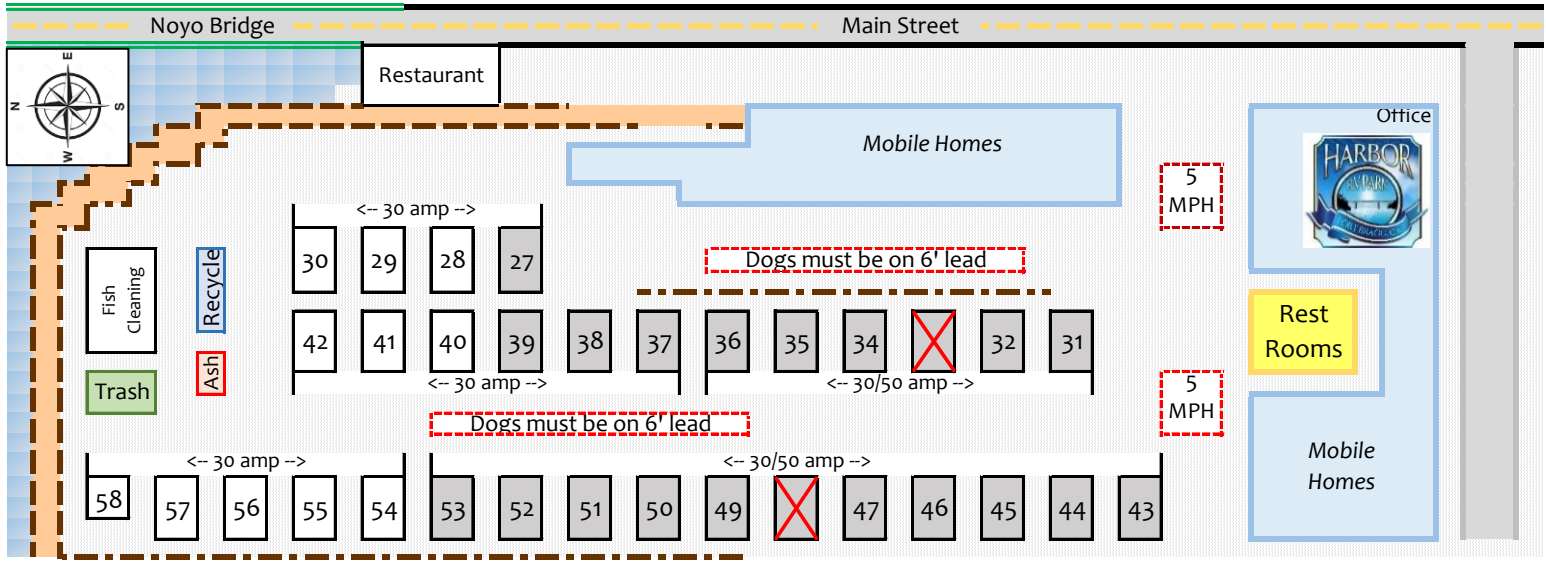

**Check-Out: 12:00 p.m.**  
**Check-In: 1:00 p.m.**

**Partial Hook-Up (White Spaces): Electric, Water, and WiFi**

**Nightly Rate: \$42.94** (\$38 + tax) for 1 night  
**Weekly Rate: \$257.64** (\$228 + tax) for 7 nights  
**Monthly Rate: \$684** for 31 nights

**Full Hook-Up (Grey Spaces): Electric, Water, WiFi, and Sewer**

**Nightly Rate: \$48.59** (\$43 + tax) for 1 night  
**Weekly Rate: \$291.54** (\$258 + tax) for 7 nights  
**Monthly Rate: \$774** for 31 nights

**Restrooms and Garbage Dumpster** are locked facilities - please inquire in the office for access.

**Dump Services are Available to Guests in Full Hook-Up Spaces Only. HRP Does Not Have a Dump Station.**