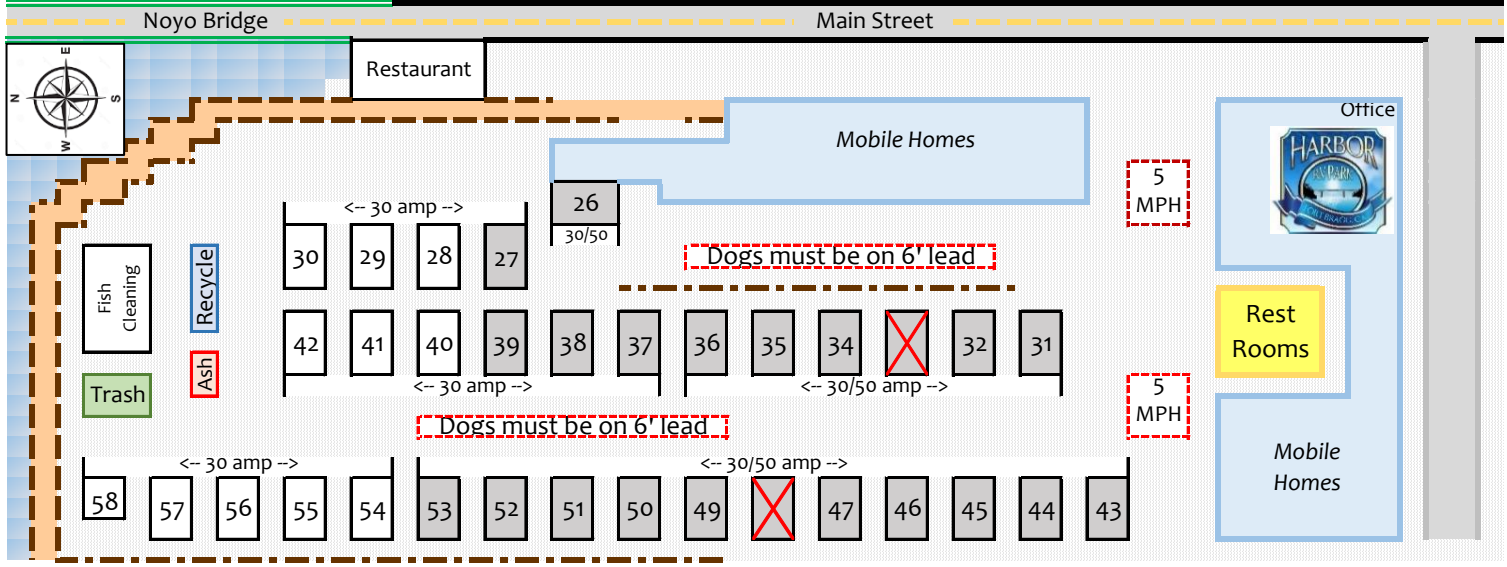

Harbor RV Park
1021 South Main Street
Fort Bragg, CA 95437
P: (707) 961-1512
F: (707) 961-0849
www.harborrvpark.net

Office Hours
Wednesday - Monday: 9a - 4p
Closed Tuesdays

Check-Out: 12:00 p.m.
Check-In: 1:00 p.m.

Partial Hook-Up (White Spaces) : Electric, Water, and Cable

Nightly Rate: $41.81 ($37 + tax) for 1 night
Weekly Rate: $237.30 ($210 + tax) for 7 nights
Monthly Rate: $635 for 31 nights

Full Hook-Up (Grey Spaces) : Electric, Water, Cable, and Sewer

Nightly Rate: $47.46 ($42 + tax) for 1 night
Weekly Rate: $265.55 ($235 + tax) for 7 nights
Monthly Rate: $685 for 31 nights

50amp Sites are an additional rate of: $5/night or $30/week or $120/month

Restrooms and Garbage Dumpster are locked facilities - keys are available for rent in the office.

Dump Services are Available to Guests in Full Hook-Up Spaces Only. HRP Does Not Have a Dump Station.

Children must be supervised at all times

Dogs must be on a 6' lead and supervised at all times
RV spaces must be kept neat, clean, and free of trash

Free WiFi - Password provided upon check-in

No ground fires and no tents of any kind
72-hr cancellation policy - no refunds if you leave early

Cable TV Channels

2	KTVU FOX	11	ESPN	21	A&E	32	CSNBC	43	MSBC	55	TV LAND
3	PEG	12	TNT	23	TRU TV	33	ESPN2	44	HIST.W	56	LOCAL
4	KNTU	13	CSPAN	24	TRAVEL	34	KBCW	45	CSPAN2	57	EWTN
5	KPIX	14	LEASED	25	FX	35	NIK	47	FNC	58	3 ABN
6	KGO	15	QVC	26	AMC	37	VH1	48	ANIMAL	59	KDTV
7	DSC	16	HSN	27	MTV	38	FAMILY	49	HGTV	60	KSTS
8	KUNO	17	TBS	28	SCI-FI	39	COMEDY	50	TOON	62	GALA
9	KQED	18	DIS	29	LIFE	40	HLN	52	E	63	HUN-2
10	KFTY	19	BRAVO	30	TWC	41	CNN	53	WGN	64	PEG
		20	USA	31	TLC	42	CNMC	54	FOOD	65	PEG

Harbor RV Park (HRP) is privately owned; management reserves the right to refuse service to anyone.

HRP will not be responsible for accidents or injury to guests, or for loss of money, valuables, or property of any kind.

RECYCLING AND FOOD WASTE GUIDELINES

METALS
Aluminum Cans
Aluminum Foil & Bakeware
Steel Cans & Tin Cans
NO Dirty Cans

CARDBOARD
Corrugated Cardboard
Magazines & Newspapers
Office Paper & Unsolicited Mail
Paperboard & Phone Books
Paper Cardboard Dairy & Juice Containers

GLASS
Clear (Flint) Glass
Brown (Amber) Glass
Green (Emerald) Glass
NO Other Types of Glass
NO Broken or Dirty Glass

PLASTICS
Almost All Plastics
NO Dirty Plastics

BATTERIES/BULBS
Contact Waste Management for Recycling Info: 707/964-9172.

ELECTRONICS

GREEN BIN
Fruits / Veggies / Dairy
Meat / Poultry / Seafood
Bakery Items & Ingredients
Eggs & Paper Egg Cartons
Plants, Cut Flowers & Potting Soil
Coffee Grounds, Filters & Tea Bags
Napkins & Paper Towels